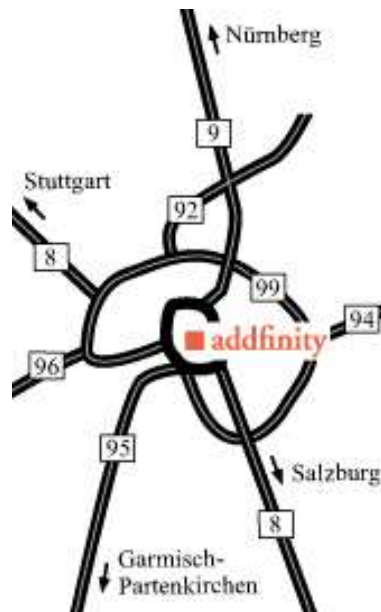

addfinity

Contact

addfinity GmbH
Ottostrasse 1
80333 Munich
Germany

Phone +49 89 45 23 982.0
Fax +49 89 45 23 982.20

welcome@addfinity.de
www.addfinity.de

From Munich Airport

Take local train (S-Bahn) S1 or S8 to station **Karlsplatz (Stachus)**.

departs from airport every 10 min
estimated travel time to our office 45 minutes

Public transportation

Local train (S-Bahn) or subway (U-Bahn),
station **Karlsplatz (Stachus)**

Parking

- Karstadt
Haus Oberpollinger
Kapellenstr.5
- Stachus Parkgarage
am Karlsplatz 5